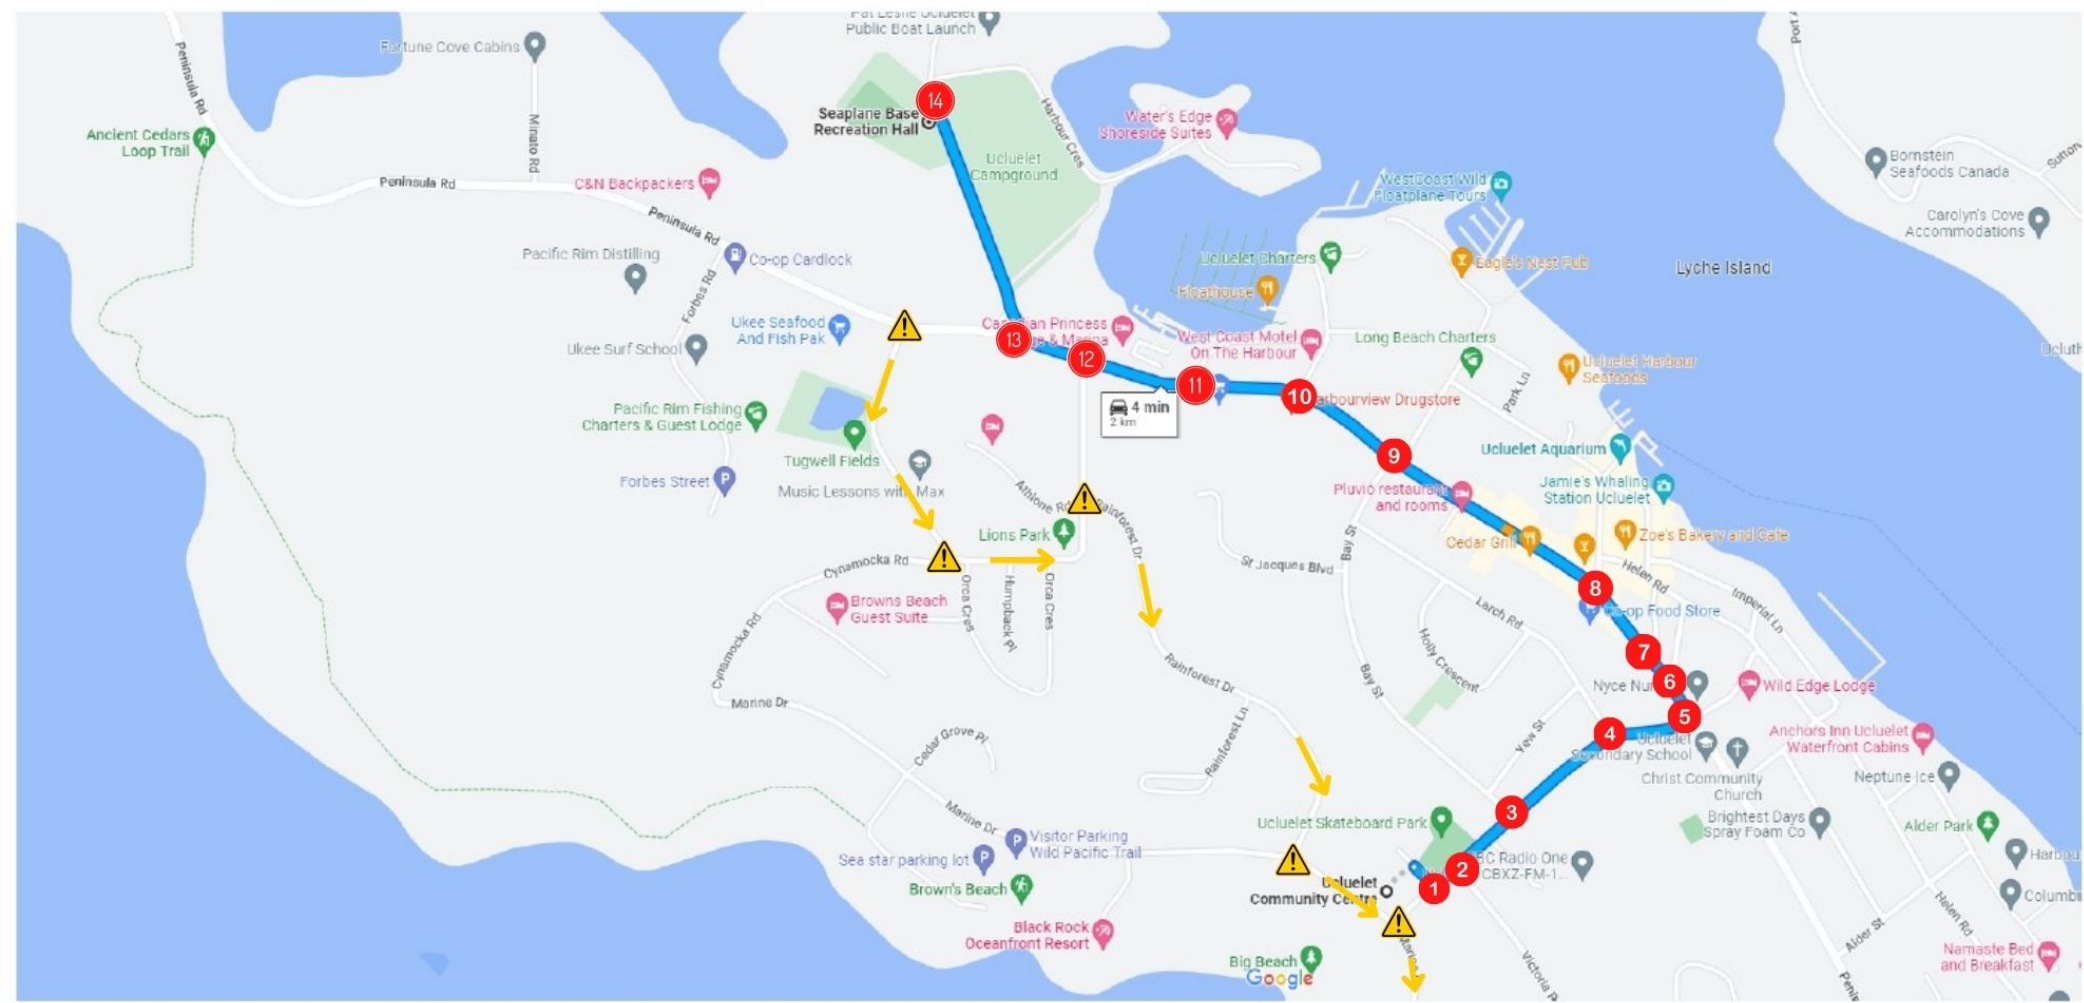

Traffic Control Plan – Ukee Days Parade – Saturday, July 27th, 2024

District of Ucluelet 9:45 AM to 10: 45 AM

Ukee Days Parade - Traffic Barricade Locations

1. Ucluelet Community Center / Matterson Dr.	2. Victoria Rd. / Matterson Dr.	3. Bay St. / Matterson Dr.
4. Larch Rd. / Matterson Dr.	5. Peninsula Rd. / Matterson Dr.	6. Birch St. / Peninsula Rd.
7. Fraser Ln. / Peninsula Rd.	8. Main St. / Peninsula Rd.	9. Bay St. / Peninsula Rd.
10. Hemlock St. / Peninsula Rd.	11. Lyche Rd. / Peninsula Rd.	12. Norah St. / Peninsula Rd.
13. Peninsula Rd. / Seaplane Base Rd.	14. Seaplane Base Rd/ Harbour Cres.	⚠️ Detour Signs