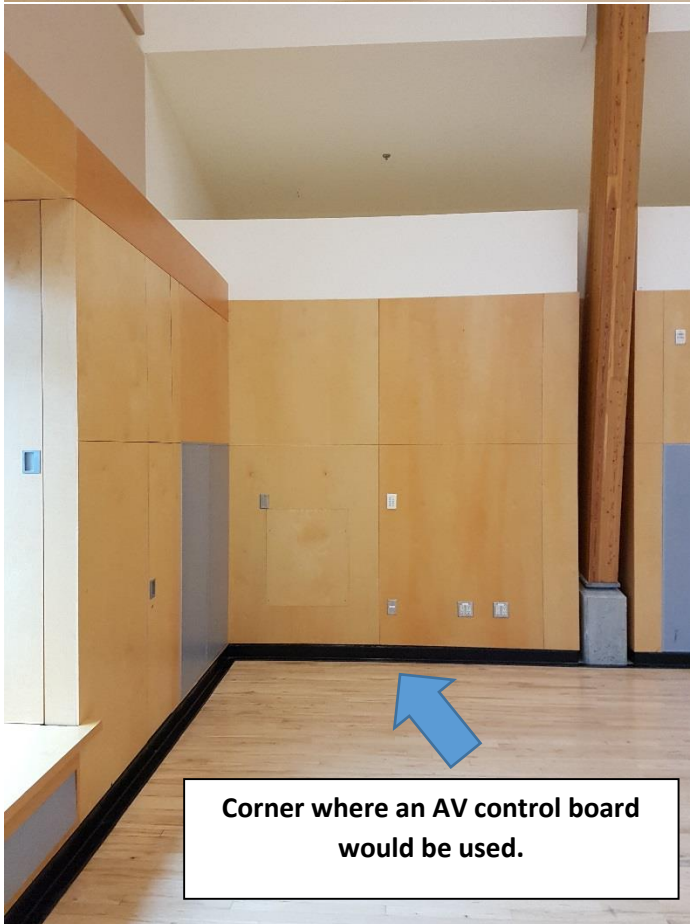

MAIN HALL PHOTOS

Ucluelet Community Centre – 500 Matterson Drive, Ucluelet

Baby Stage in the Main Hall

This stage will require speakers, projector screen – no lights. Speakers to be permanently mounted to wall/beam.

Corner where an AV control board would be used.

Site visit strongly recommended.

Main Stage

(This photo is taken standing at the back of the hall looking toward the stage.)

This stage will require speakers, microphones and stage lights.

View from the Main Stage looking into the back corner where the AV control board would be used.

View from the Main Stage looking into the back of the hall.

**View from the Main Stage looking up
to the ceiling.**