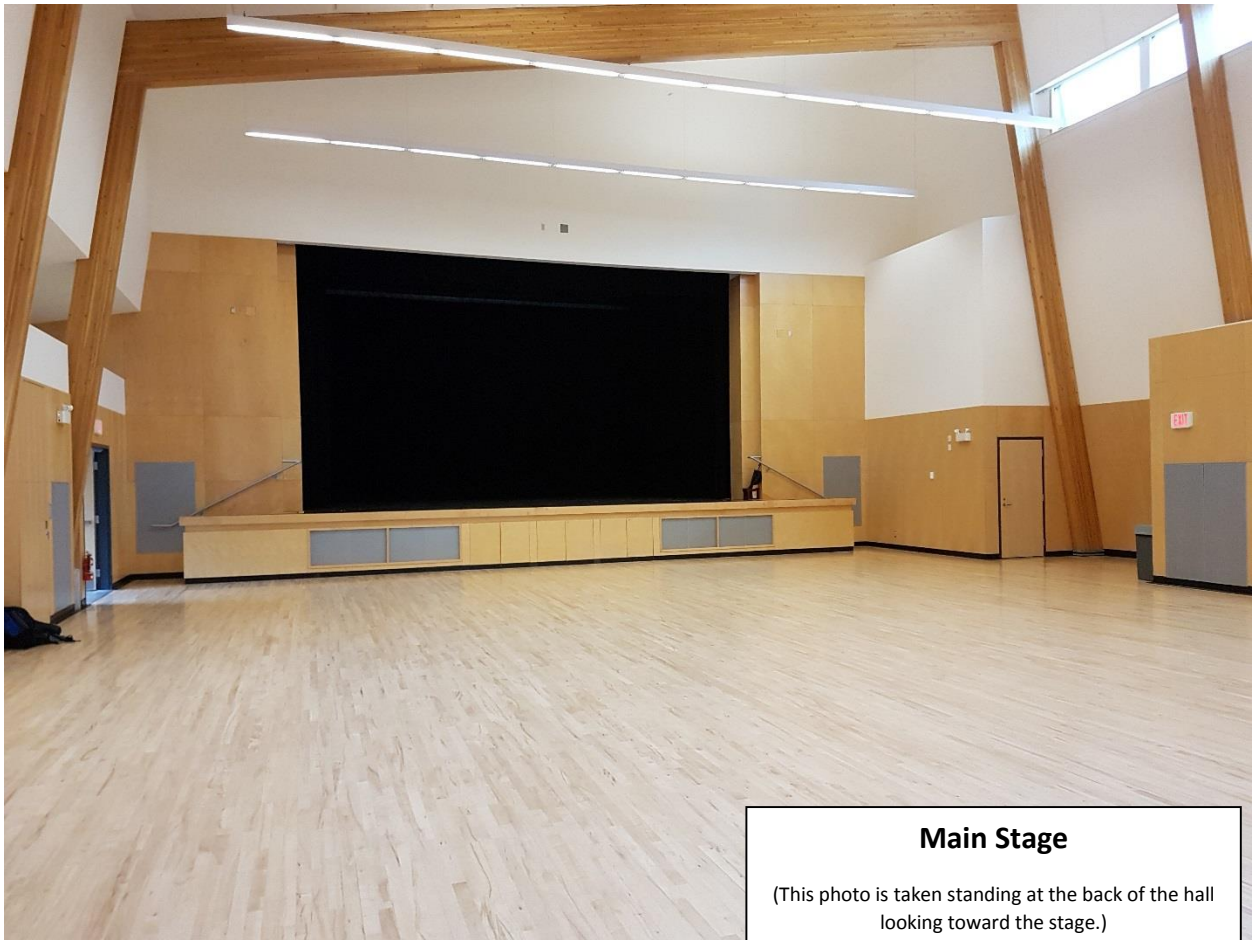

MAIN HALL PHOTOS

Ucluelet Community Centre – 500 Matterson Drive, Ucluelet

Baby Stage in the Main Hall

This stage will require speakers, projector screen – no lights. Speakers to be permanently mounted to wall/beam.

Corner where an AV control board would be used.

Site visit strongly recommended.

Main Stage

(This photo is taken standing at the back of the hall looking toward the stage.)

This stage will require speakers, microphones and stage lights.

View from the Main Stage looking into the back corner where the AV control board would be used.

View from the Main Stage looking into the back of the hall.

**View from the Main Stage looking up
to the ceiling.**