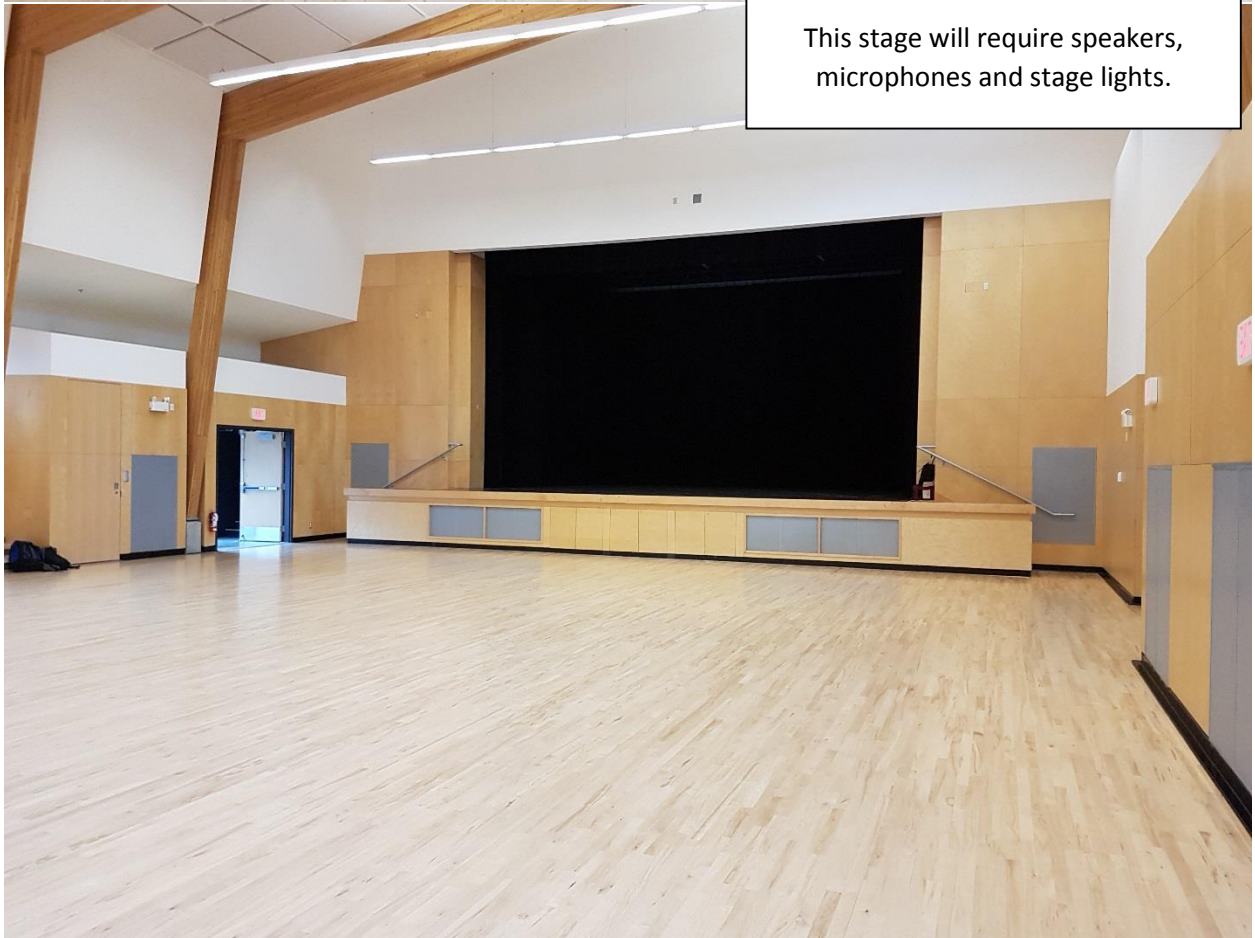

MAIN HALL PHOTOS

Ucluelet Community Centre – 500 Matterson Drive, Ucluelet

Baby Stage in the Main Hall

This stage will require speakers, projector screen – no lights. Speakers to be permanently mounted to wall/beam.

Corner where an AV control board would be used.

Site visit strongly recommended.

Main Stage

(This photo is taken standing at the back of the hall looking toward the stage.)

This stage will require speakers, microphones and stage lights.

View from the Main Stage looking into the back corner where the AV control board would be used.

View from the Main Stage looking into the back of the hall.

**View from the Main Stage looking up
to the ceiling.**